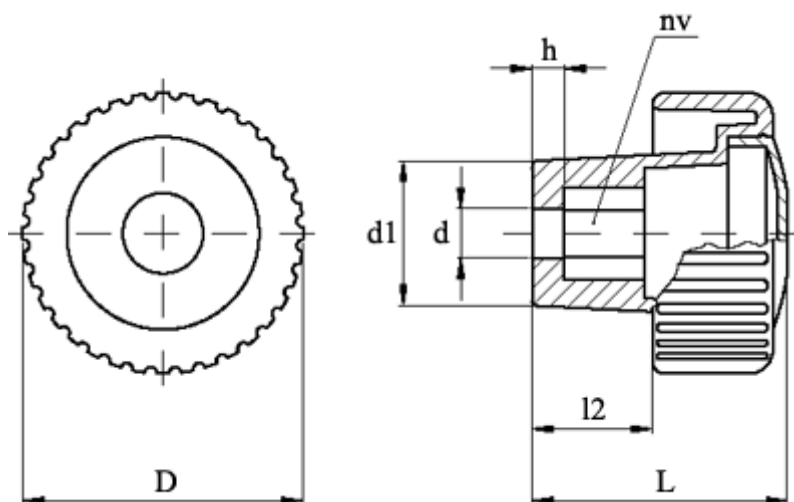

Article number: 23021387529

Description: E+G Knurled knob  
MCT.50 EH-6 C9, Black centre cap

## Measures

D = 50  
d = 6  
d1 = 23.0  
h = 5  
L = 40  
l2 = 21  
NV = 10